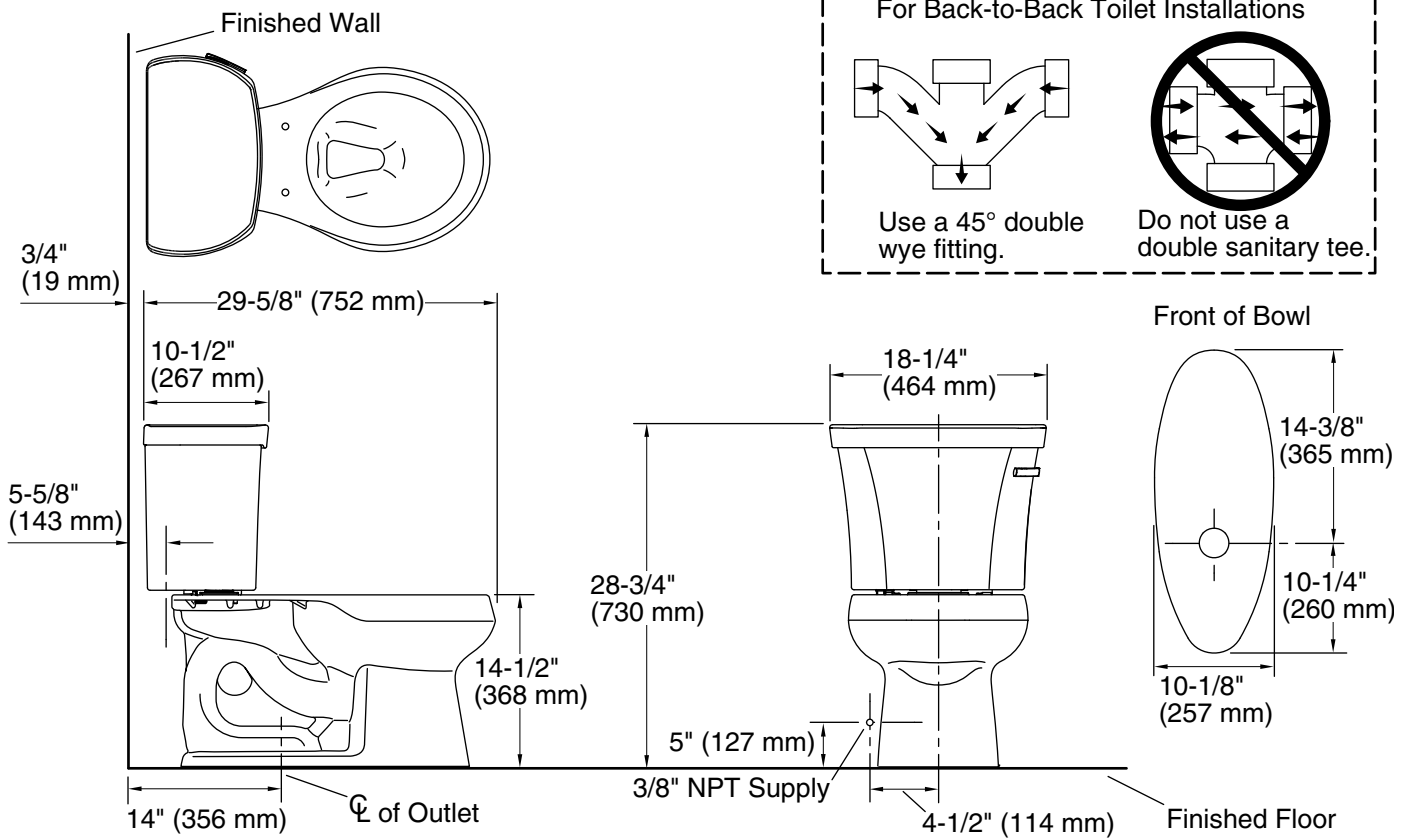

For the most current Specification Sheet, go to www.kohler.com.

5-29-2021 18:49 - US/CA

THE BOLD LOOK
OF **KOHLER®**

Technical Information

All product dimensions are nominal.

Toilet type:	Two-piece, Floor-mount
Waste Outlet:	Floor
Bowl shape:	Round-front
Flush type:	Class Five®
Trap passageway:	2-1/8" (54 mm)
Water Consumption	
Full:	1.28 gpf (4.8 lpf)
Water surface size:	10-1/2" x 7-3/4" (267 mm x 197 mm)
Rim to water surface:	5-1/4" (133 mm)
Rough-in:	14" (356 mm)
Seat-mounting holes:	5-1/2" (140 mm)

Notes

Install this product according to the installation instructions.

For back-to-back toilet installations: Use only a 45° double wye fitting.